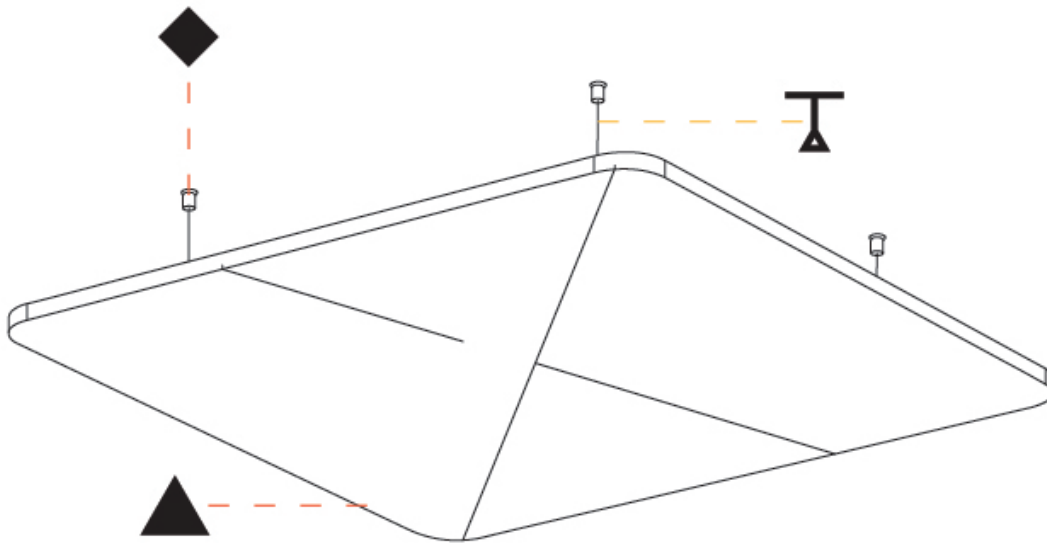

QUANTUM ACOUSTIC LIGHT PANEL SUSPENSION

A300740-

PROJECT	_____
TYPE	_____
SPECIFIER	_____
QUANTITY	_____
DATE	_____

A